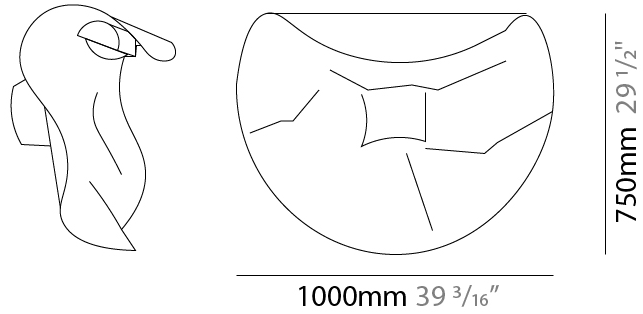

NON SO! SURFACE

D132141- _____
base number

1. To build a product code in our configurator select the specify button on the base model # product page
2. To build a manual product code on this datasheet choose from the options listed below in blue font and add the suffix to the base model #

GENERAL

Series: Non So!
Brand: Knikerboker
Division: Design
Mounting Type: Surface
Mounting Location: Ceiling
Subcategory: Ambient

PHYSICAL

Shape: Abstract
Length (mm): 1000
Length (in): 39 ³/₁₆"
Height (mm): 750
Height (in): 29 ¹/₂"
Extension (mm): 320
Extension (in): 12 ⁵/₁₆"
Light Distribution: Indirect
Fixture Finish: EWH / EBK / MAN / COF / PRD / SLF / GLF / CLF / BRL / EWS / EWG / EWC / EWR / EBS / EBG / EBC / EBC / EBB / MAS / MAD / MAC / MAB / COS / CGO / CCL / CBL / PRS / PRG / PRC / PRB
Fixture Material: Metal

ELECTRICAL

Lamp Type: LED
Input Wattage (W): 31.5
Total Output Wattage (W): 30
Dimming: Tri-Mode (Non-Dimming and Phase Dimming (120Vac only) and 0-10V Dimming)
Driver Included: Yes
Driver Location: Integrated
Driver Type: Constant Current - Universal
Driver Class: Class 2
Input Voltage (V): 120 - 277
Constant Current (MA): 250
Upon Request: 0-10Vdc dimming / Phase dimming @120Vac / Non-dimming 120/277Vac

LED

Number of LEDs: 3
Color Temperature (°K): 3000
Max. Delivered Lumen (lm): 3300
CRI: >85 CRI
Lamp Life (hrs): 50000

OPTICAL

RATINGS AND CERTIFICATIONS

Certified By: Certified for North American Standards
IP rating: IP20