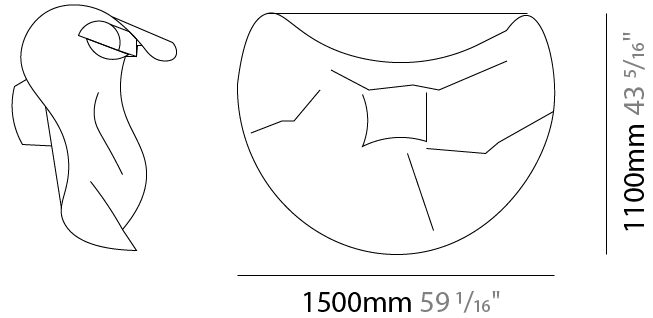

NON SO! SURFACE

D132142- _____
base number

1. To build a product code in our configurator select the specify button on the base model # product page
2. To build a manual product code on this datasheet choose from the options listed below in blue font and add the suffix to the base model #

GENERAL

Series: Non So!
Brand: Knikerboker
Division: Design
Mounting Type: Surface
Mounting Location: Ceiling
Subcategory: Ambient

PHYSICAL

Shape: Abstract
Length (mm): 1500
Length (in): 59 ¹/₁₆
Height (mm): 1100
Height (in): 43 ⁵/₁₆
Extension (mm): 400
Extension (in): 15 ³/₄
Light Distribution: Indirect
Fixture Finish: EWH / EBK / MAN / COF / PRD / SLF / GLF / CLF / BRL / EWS / EWG / EWC / EWR / EBS / EBG / EBC / EBC / EBB / MAS / MAD / MAC / MAB / COS / CGO / CCL / CBL / PRS / PRG / PRC / PRB
Fixture Material: Metal

ELECTRICAL

Lamp Type: LED
Input Wattage (W): 42
Total Output Wattage (W): 40
Dimming: Tri-Mode (Non-Dimming and Phase Dimming (120Vac only) and 0-10V Dimming)
Driver Included: Yes
Driver Location: Integrated
Driver Type: Constant Current - Universal
Driver Class: Class 2
Input Voltage (V): 120 - 277
Constant Current (MA): 250
Upon Request: 0-10Vdc dimming / Phase dimming @120Vac / Non-dimming 120/277Vac

LED

Number of LEDs: 4
Color Temperature (°K): 3000
Max. Delivered Lumen (lm): 4400
CRI: >85 CRI
Lamp Life (hrs): 50000

OPTICAL

RATINGS AND CERTIFICATIONS

Certified By: Certified for North American Standards
IP rating: IP20